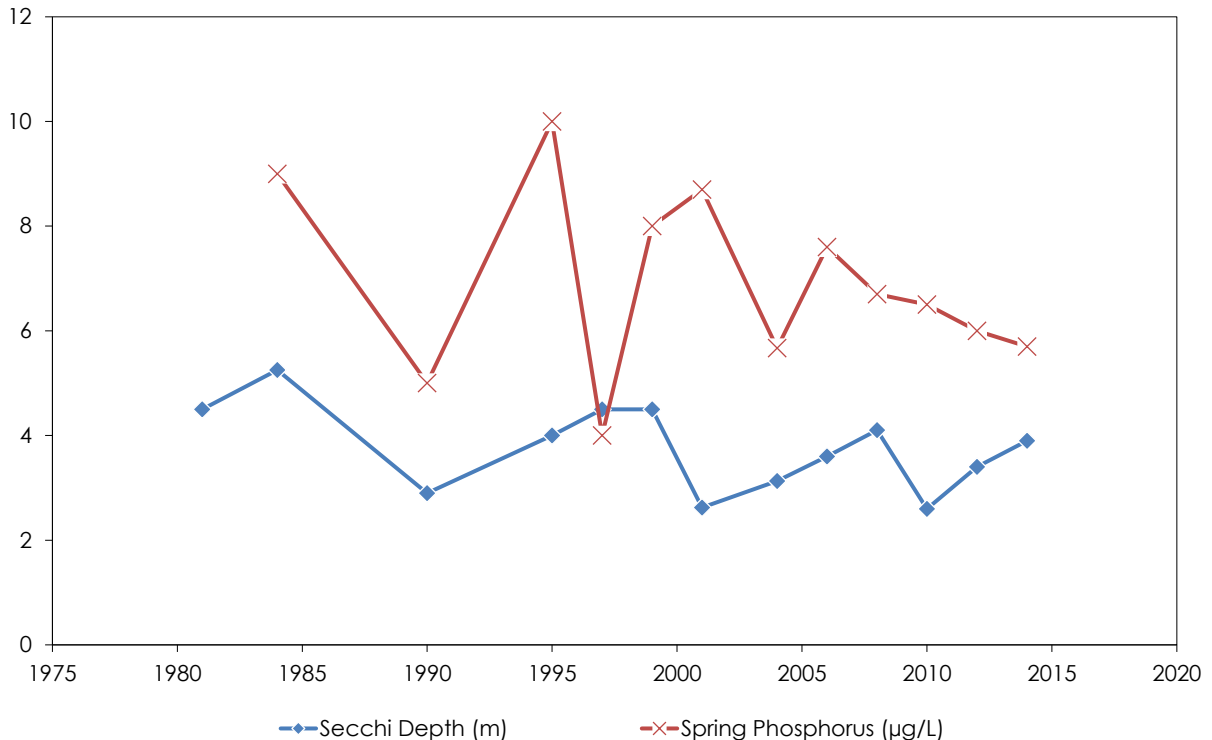

Mirror Lake

Municipality:	Muskoka Lakes	Quaternary Watershed:	Lake Muskoka
Surface Area:	0.46 km²	Watershed Area (excluding lake):	0.96 km²
Maximum Depth:	8 m	Lake Trout Lake?	No
Wetland Area:	4 %	Secchi Depth (10-year average):	3.5 m
Phosphorus (10-year average):	6.5 µg/L	Sensitivity:	Moderate (OT)

Mirror Lake Long Term Monitoring Data

This information is supplied without expressed or implied warranty of any kind, including warranty of fitness for a particular purpose. In no event will The District Municipality of Muskoka be liable for any damages, whether incidental, consequential or direct in conjunction with, or arising from the furnishing or use of this information.