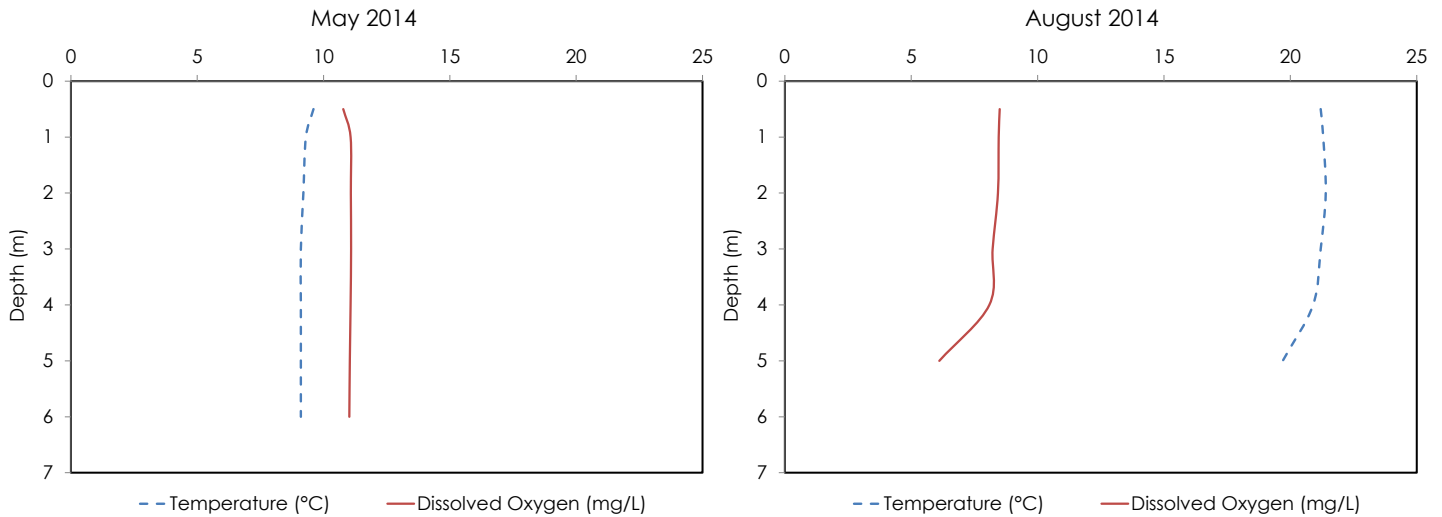

Mirror Lake

Municipality:	Muskoka Lakes	Quaternary Watershed:	Lake Muskoka
Surface Area:	0.46 km²	Watershed Area (excluding lake):	0.96 km²
Maximum Depth:	8 m	Lake Trout Lake?	No
Wetland Area:	4 %	Secchi Depth (10-year average):	3.5 m
Phosphorus (10-year average):	6.5 µg/L	Sensitivity:	Moderate (OT)