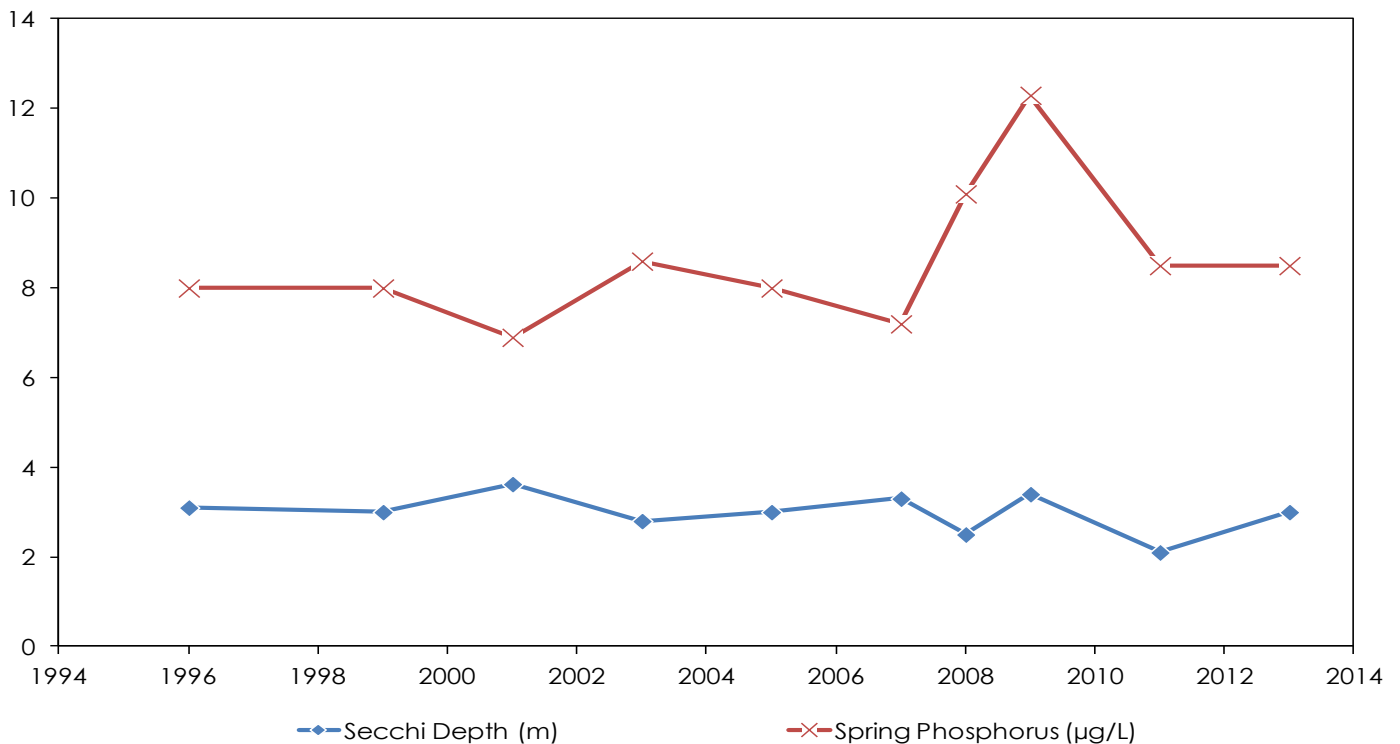

Lake Rosseau – Brackenrig Bay

Municipality:	Muskoka Lakes	Quaternary Watershed:	Lake Rosseau
Surface Area:	0.43 km²	Watershed Area (excluding lake):	2.14 km²
Maximum Depth:	4 m	Lake Trout Lake?	Yes
Wetland Area:	3 %	Secchi Depth (10-year average):	2.9 m
Phosphorus (10-year average):	9.1 µg/L	Sensitivity:	Moderate (OT)

Lake Rosseau - Brackenrig Bay Long Term Monitoring Data

This information is supplied without expressed or implied warranty of any kind, including warranty of fitness for a particular purpose. In no event will The District Municipality of Muskoka be liable for any damages, whether incidental, consequential or direct in conjunction with, or arising from the furnishing or use of this information.