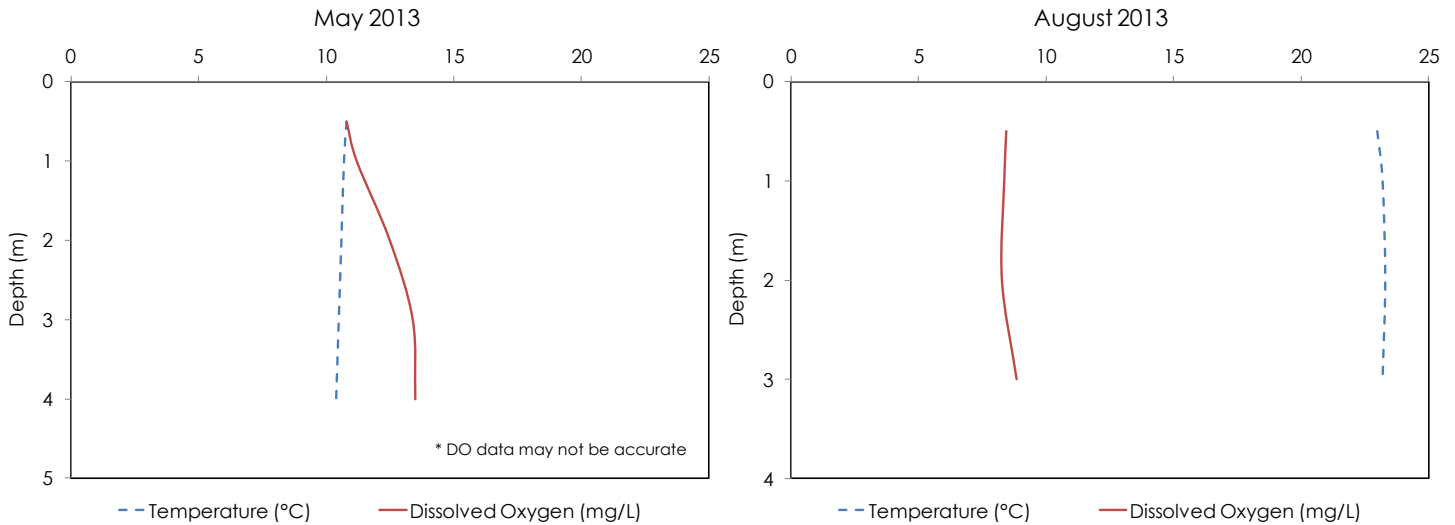

Lake Rosseau – Brackenrig Bay

Municipality:	Muskoka Lakes	Quaternary Watershed:	Lake Rosseau
Surface Area:	0.43 km²	Watershed Area (excluding lake):	2.14 km²
Maximum Depth:	4 m	Lake Trout Lake?	Yes
Wetland Area:	3 %	Secchi Depth (10-year average):	2.9 m
Phosphorus (10-year average):	9.1 µg/L	Sensitivity:	Moderate (OT)