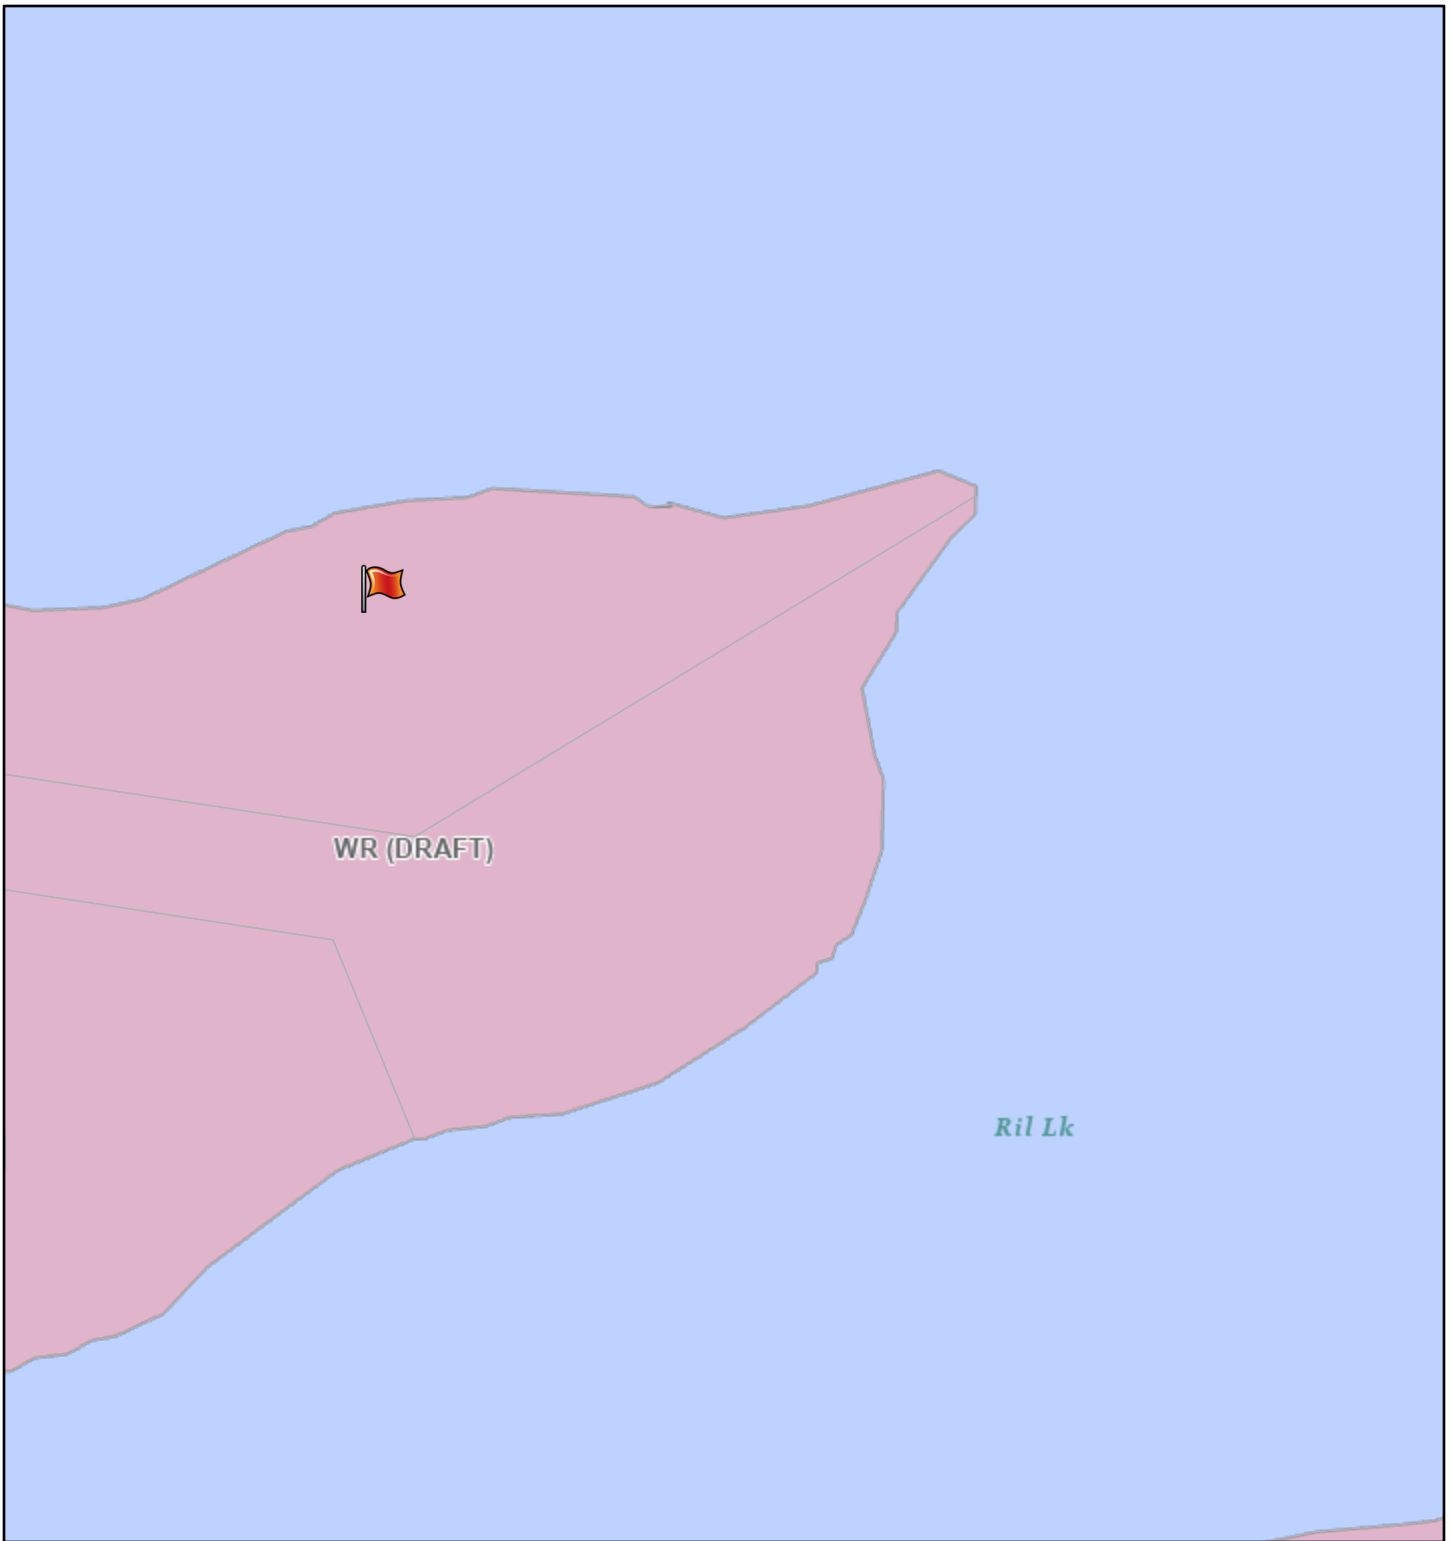

Zoning Map - Ril Lake Lot

2021-03-03, 12:57:05 p.m.

- | | |
|--|---|
|  Parcel Fabric |  CPPS Zoning |
|  Geographic Township |  WR |
|  Area Municipality |  Major Lake |
|  District Municipality |  Waterbody |
|  Civic Addresses |  Stream |