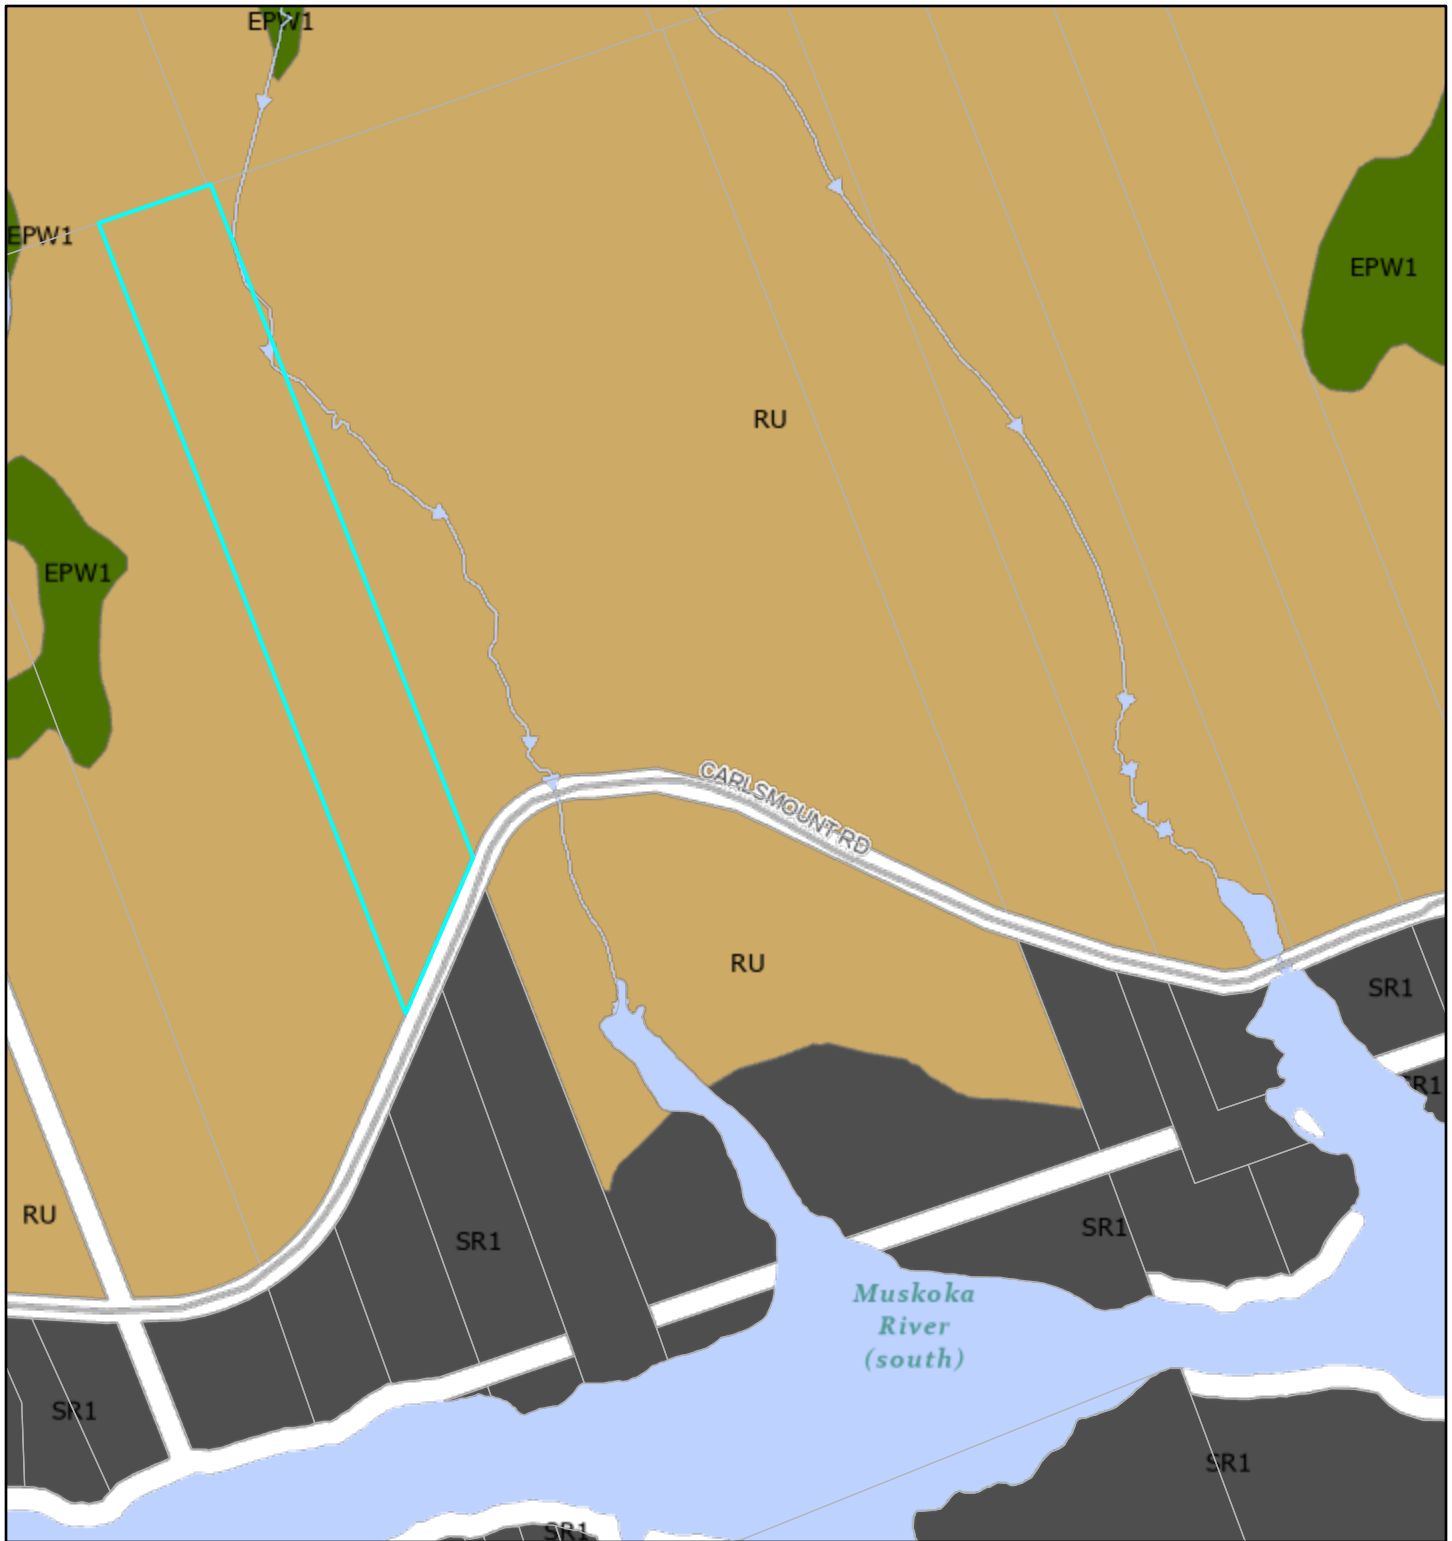

Zoning Map

2021-03-27, 5:58:07 a.m.

- | | | |
|-----------------------|-----------------|------|
| Parcel Fabric | Civic Addresses | EPW1 |
| Geographic Township | Major Lake | RU |
| Area Municipality | Waterbody | SR1 |
| District Municipality | Stream | |
| Road Network | Zoning | |
| Township | EP1 | |