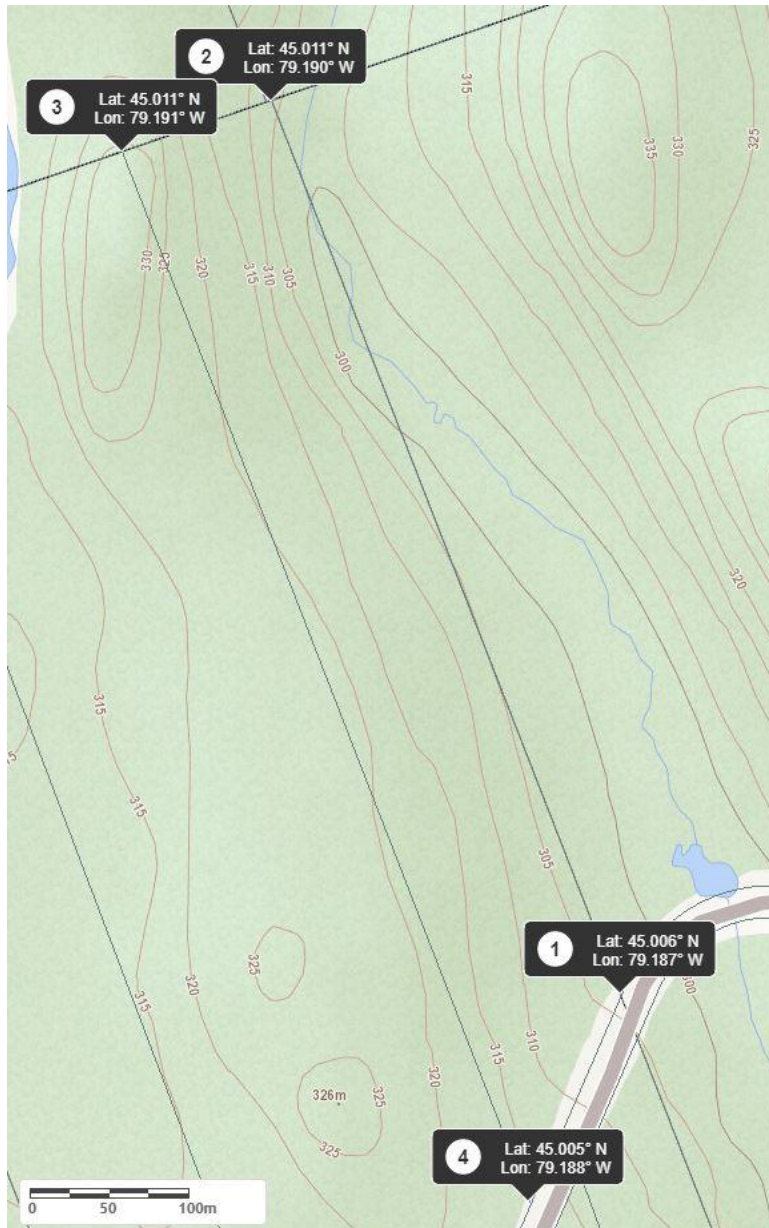

# Carlsmount Road Lot

1. <https://goo.gl/maps/438URmLM5CzdvBqc7>
2. <https://goo.gl/maps/WFz1q2yeTUxQM3Ss5>
3. <https://goo.gl/maps/nCGkpbikEv1h3tF8>
4. <https://goo.gl/maps/mgqLKHDmg9zfYopaA>

Click on the above 4 links that give you the approximate 4 corners of the property as per the above topographical map.