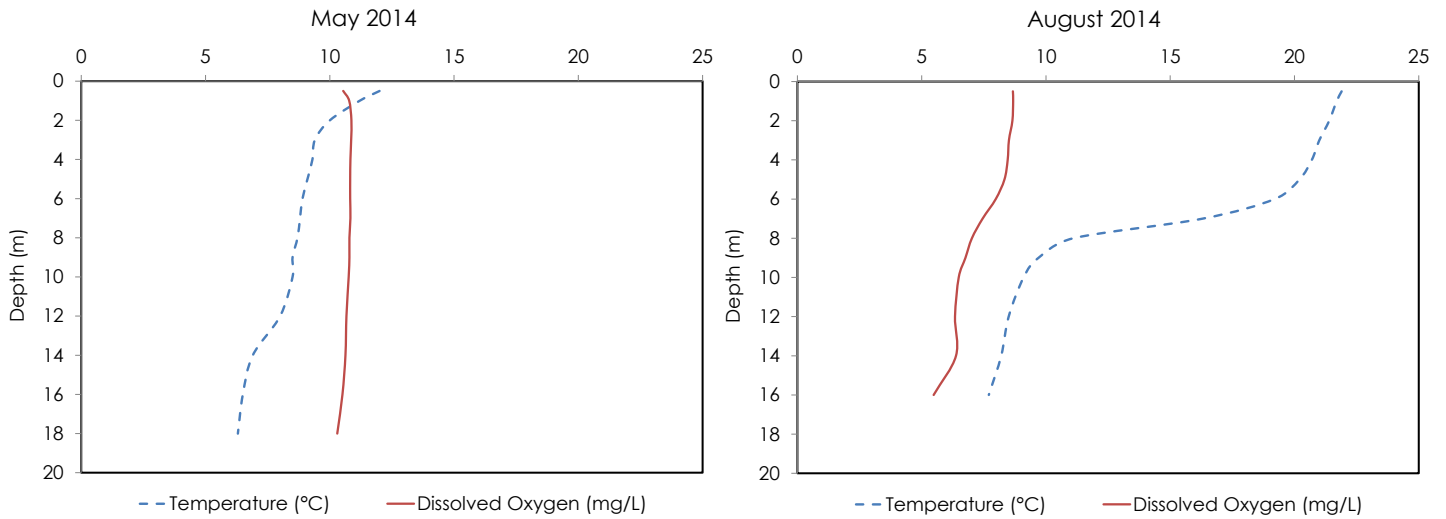

# Lake Muskoka – Dudley Bay

Municipality:	<b>Muskoka Lakes</b>	Quaternary Watershed:	<b>Lake Muskoka</b>
Surface Area:	<b>3.55 km<sup>2</sup></b>	Watershed Area (excluding lake):	<b>12.57 km<sup>2</sup></b>
Maximum Depth:	<b>20 m</b>	Lake Trout Lake?	<b>Yes</b>
Wetland Area:	<b>12 %</b>	Secchi Depth (10-year average):	<b>4.0 m</b>
Phosphorus (10-year average):	<b>5.5 µg/L</b>	Sensitivity:	<b>Moderate</b>

## Lake Muskoka - Dudley Bay Long Term Monitoring Data